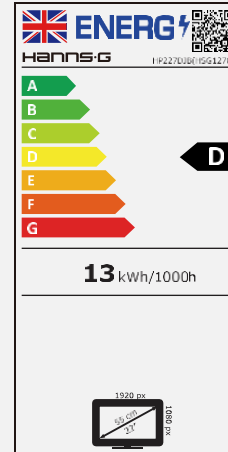

Display Size	54,61cm / 21.5" Diagonal
Panel Type	TFT – LED Backlight
Aspect Ratio	16:9
Resolution (H x V)	1920 x 1080 Full HD
Brightness	250cd/m²
Contrast (Typ.)	1.000:1 (Typical)
Contrast (Active)	80.000.000:1 (Active)
Viewing Angle L/R; U/D	170° H – 160° V (CR >10)
Response Time	5 msec (typ)
Pixel Pitch	0,248 (H) x 0,248 (V) mm
Panel Surface	Anti-Glare
Display Colors	16.7M Colors
Horizontal Frequency	30 ~ 83 kHz
Vertical Frequency	56 ~ 75 Hz
Max Display Frequency	1920 x 1080 @ 60Hz
Input 1	D-Sub (VGA)
Input 2	DVI-D with HDCP
Input 3	-
Buil-in Speakers	1.5W x 2
Power Consumption	On: 12,58W; Stand-by: 0,39W; Off: 0,26W
AC Power Range	AC 100 ~ 240 Volt; 50 ~ 60 Hz
Product Dimensions	511 x 217 x 468 mm (W x D x H)
Packing Dimensions	572 x 155 x 387 mm (W x D x H)
Net / Gross Weight	4,1 Kgs / 5,2 Kgs
Bezel & Color Plan	Black front bezel, back cover , arm, base

VESA Mounting	100 x 100 mm
Monitor Stand	Height Adjustable Stand (110mm)
Tilt / Kensington Lock	-5° ~ 20° / Yes
Pivot / Swivel	Yes 90° Clockwise / Left: 30° - Right: 30°
Controls	Menu, Down, Up, Auto, Power
Color	Warm, Natural, Standard, User Mode
Preset Mode	PC, Movie, Game Modes
On Screen Display	11 OSD Languages
Accessory	Power Cable (1,5m); VGA Cable (1,5m); Warranty Card; Quick Start Guide
Flicker Free	Yes

Supplier's Name	HANNspree
Model Name	HP227DJB
Energy efficiency class for standard Dynamic Range (SDR)	D
Annual Energy Power Consumption (kWh/1000h)	13 kWh/1000h
On mode power demand for Standard Dynamic Range (SDR)	13 W
Off mode power demand (W)	0,3 W
Standby mode power demand (W)	0,4 W
Screen Diagonal (cm / inches)	54,6cm / 21,5"
Resolution	1920 x 1080

PART. NO.:
HP 227 DJB