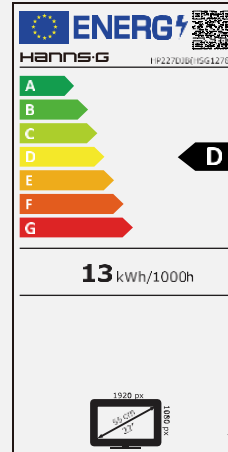

Display Size	54,61cm / 21.5" Diagonal
Panel Type	TFT – LED Backlight
Aspect Ratio	16:9
Resolution (H x V)	1920 x 1080 Full HD
Brightness	250cd/m²
Contrast (Typ.)	1.000:1 (Typical)
Contrast (Active)	80.000.000:1 (Active)
Viewing Angle L/R; U/D	170° H – 160° V (CR >10)
Response Time	5 msec (typ)
Pixel Pitch	0,248 (H) x 0,248 (V) mm
Panel Surface	Anti-Glare
Display Colors	16.7M Colors
Horizontal Frequency	30 ~ 83 kHz
Vertical Frequency	56 ~ 75 Hz
Max Display Frequency	1920 x 1080 @ 60Hz
Input 1	D-Sub (VGA)
Input 2	DVI-D with HDCP
Input 3	-
Buil-in Speakers	1.5W x 2
Power Consumption	On: 12,58W; Stand-by: 0,39W; Off: 0,26W
AC Power Range	AC 100 ~ 240 Volt; 50 ~ 60 Hz
Product Dimensions	511 x 217 x 468 mm (W x D x H)
Packing Dimensions	572 x 155 x 387 mm (W x D x H)
Net / Gross Weight	4,1 Kgs / 5,2 Kgs
Bezel & Color Plan	Black front bezel, back cover , arm, base

VESA Mounting	100 x 100 mm
Monitor Stand	Height Adjustable Stand (110mm)
Tilt / Kensington Lock	-5° ~ 20° / Yes
Pivot / Swivel	Yes 90° Clockwise / Left: 30° - Right: 30°
Controls	Menu, Down, Up, Auto, Power
Color	Warm, Natural, Standard, User Mode
Preset Mode	PC, Movie, Game Modes
On Screen Display	11 OSD Languages
Accessory	Power Cable (1,5m); VGA Cable (1,5m); Warranty Card; Quick Start Guide
Flicker Free	Yes

Supplier's Name	HANNspree
Model Name	HP227DJB
Energy efficiency class for standard Dynamic Range (SDR)	D
Annual Energy Power Consumption (kWh/1000h)	13 kWh/1000h
On mode power demand for Standard Dynamic Range (SDR)	13 W
Off mode power demand (W)	0,3 W
Standby mode power demand (W)	0,4 W
Screen Diagonal (cm / inches)	54,6cm / 21,5"
Resolution	1920 x 1080

PART. NO.:
HP 227 DJB